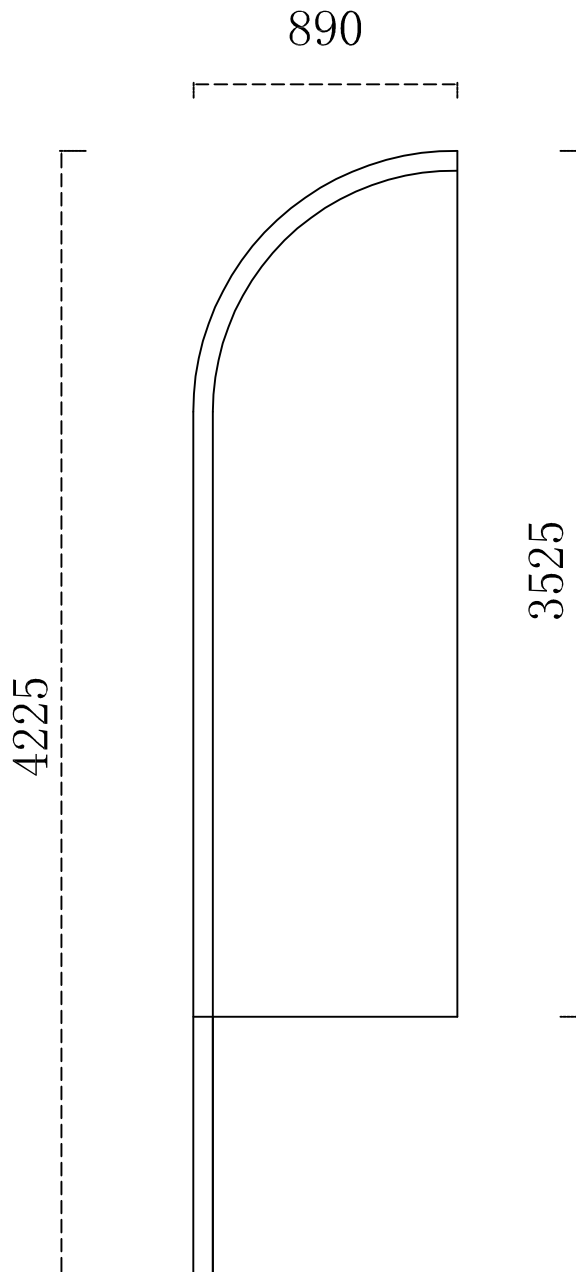

FLAG

B-27

SIZE: 1

Graphic Size: W:890mm H:1650mm

Total Height: 2075mm

FLAG

B-27

SIZE: 2

Graphic Size: W:890mm H:2175mm

Total Height: 2725mm

FLAG

B-27

SIZE: 3

Graphic Size: W:890mm H:2450mm

Total Height: 3150mm

FLAG

B-27

SIZE: 4

Graphic Size: W:890mm H:3100mm

Total Height: 3800mm

FLAG

B-27

SIZE: 5

Graphic Size: W:890mm H:3525mm

Total Height: 4225mm

FLAG

B-27

SIZE: 6

Graphic Size: W:890mm H:4175mm

Total Height: 4875mm

FLAG

B-27