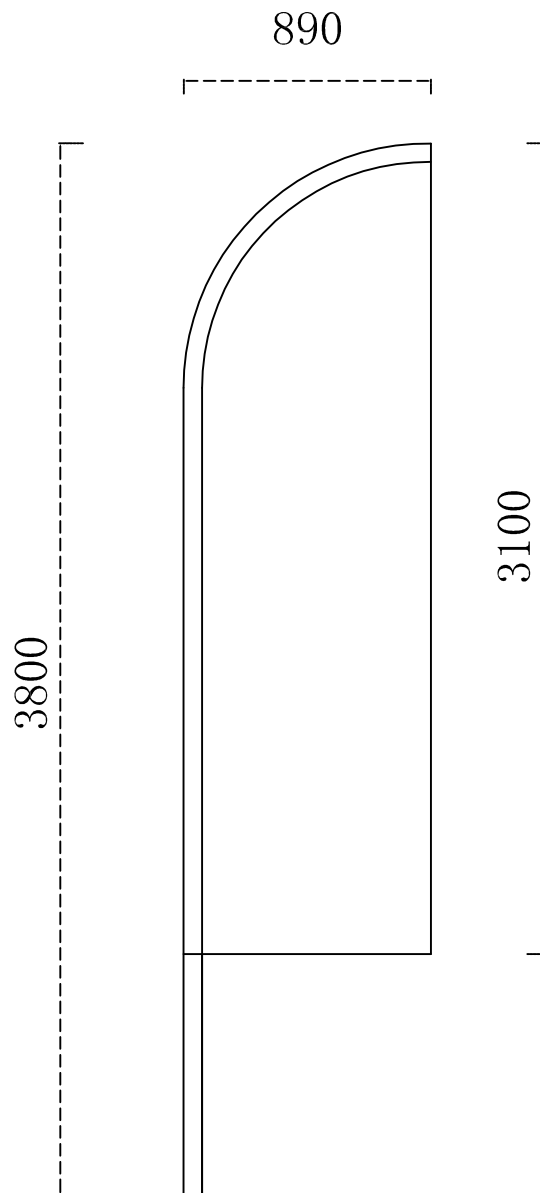

FLAG

B-27

SIZE: 1

Graphic Size: W:890mm H:1650mm

Total Height: 2075mm

FLAG

B-27

SIZE: 2

Graphic Size: W:890mm H:2175mm

Total Height: 2725mm

FLAG

B-27

SIZE: 3

Graphic Size: W:890mm H:2450mm

Total Height: 3150mm

FLAG

B-27

SIZE: 4

Graphic Size: W:890mm H:3100mm

Total Height: 3800mm

FLAG

B-27

SIZE: 5

Graphic Size: W:890mm H:3525mm

Total Height: 4225mm

FLAG

B-27

SIZE: 6

Graphic Size: W:890mm H:4175mm

Total Height: 4875mm

FLAG

B-27