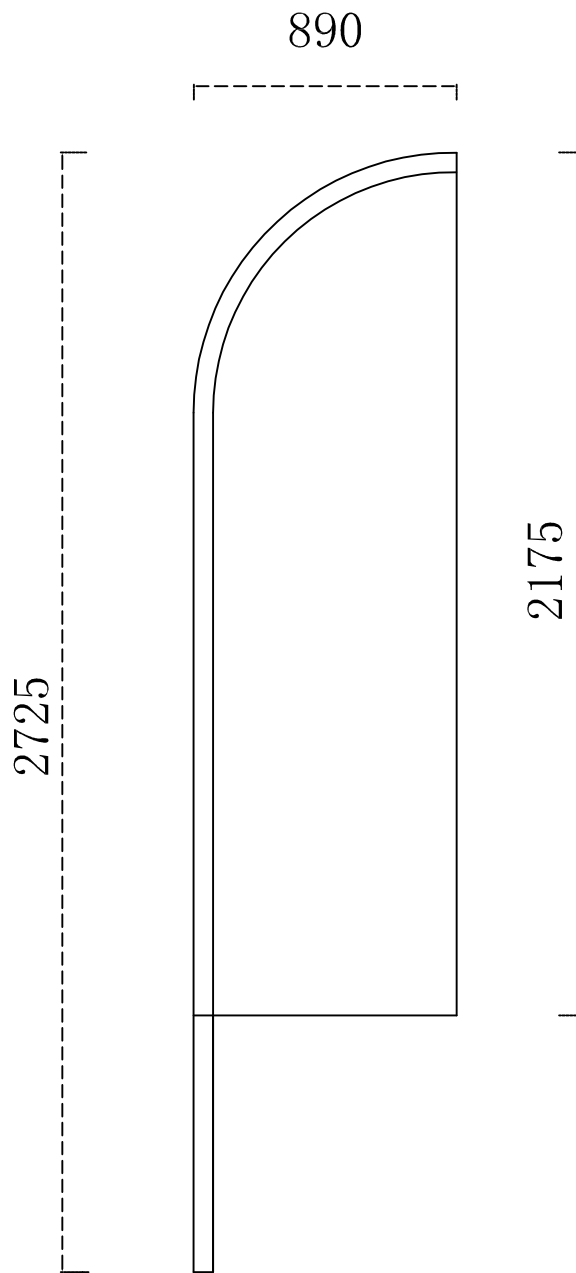

FLAG

B-27

SIZE: 1

Graphic Size: W:890mm H:1650mm

Total Height: 2075mm

FLAG

B-27

SIZE: 2

Graphic Size: W:890mm H:2175mm

Total Height: 2725mm

FLAG

B-27

SIZE: 3

Graphic Size: W:890mm H:2450mm

Total Height: 3150mm

FLAG

B-27

SIZE: 4

Graphic Size: W:890mm H:3100mm

Total Height: 3800mm

FLAG

B-27

SIZE: 5

Graphic Size: W:890mm H:3525mm

SIZE: 7

Graphic Size: W:890mm H:4600mm

Total Height: 5300mm