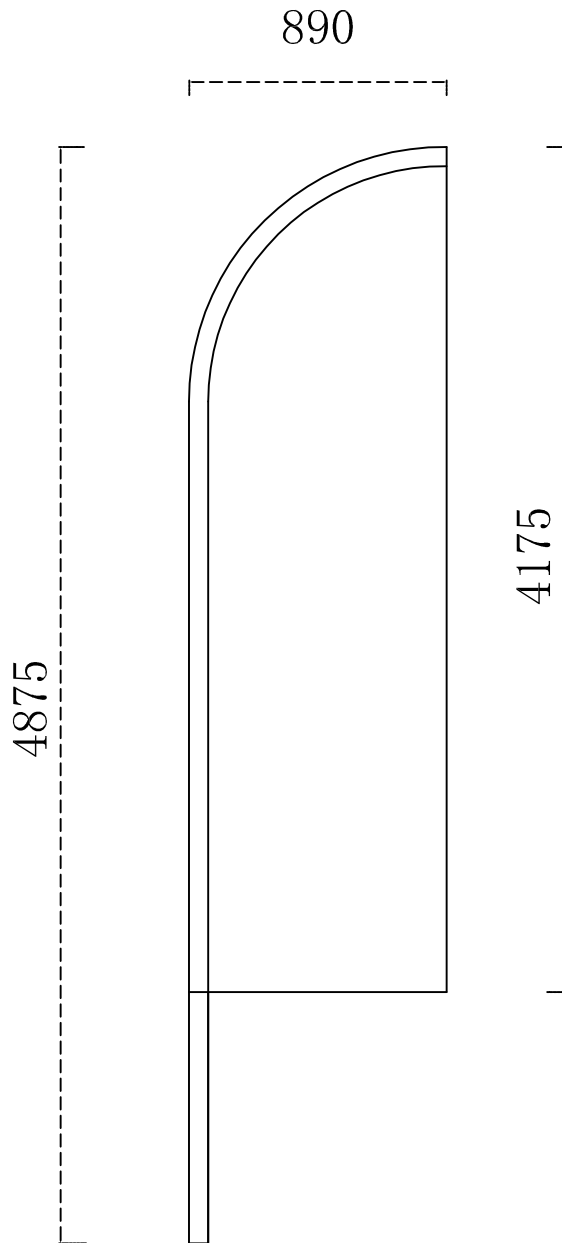

FLAG

B-27

SIZE: 1

Graphic Size: W:890mm H:1650mm

Total Height: 2075mm

FLAG

B-27

SIZE: 2

Graphic Size: W:890mm H:2175mm

Total Height: 2725mm

FLAG

B-27

SIZE: 3

Graphic Size: W:890mm H:2450mm

Total Height: 3150mm

FLAG

B-27

SIZE: 4

Graphic Size: W:890mm H:3100mm

Total Height: 3800mm

FLAG

B-27

SIZE: 5

Graphic Size: W:890mm H:3525mm

Total Height: 4225mm

FLAG

B-27

SIZE: 6

Graphic Size: W:890mm H:4175mm

Total Height: 4875mm

FLAG

B-27