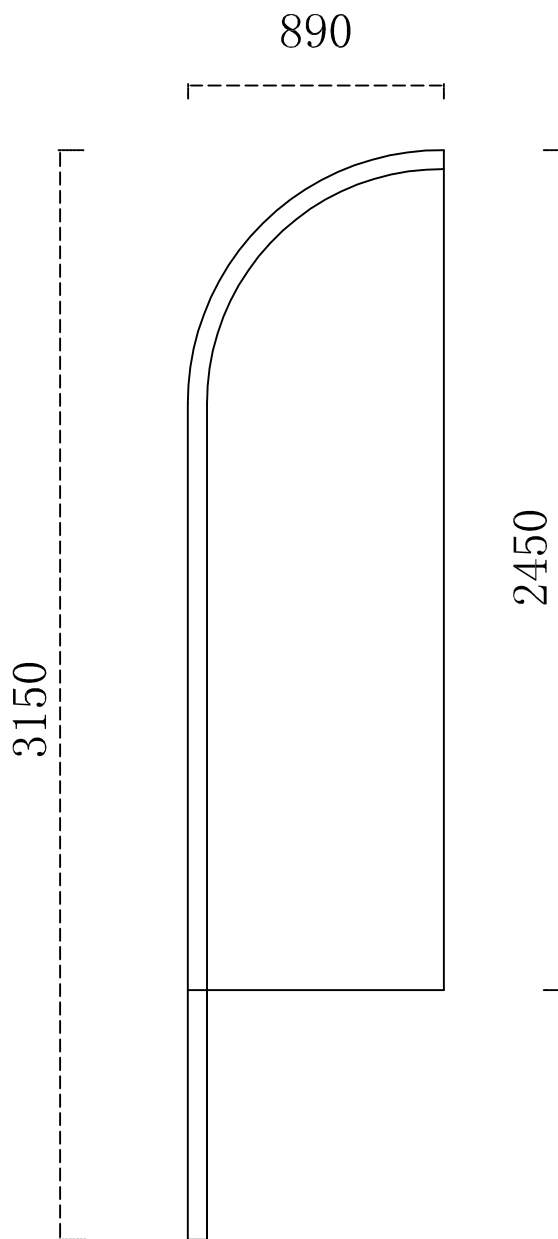

FLAG

B-27

SIZE: 1

Graphic Size: W:890mm H:1650mm

Total Height: 2075mm

FLAG

B-27

SIZE: 2

Graphic Size: W:890mm H:2175mm

Total Height: 2725mm

FLAG

B-27

SIZE: 3

Graphic Size: W:890mm H:2450mm

Total Height: 3150mm

FLAG

B-27

SIZE: 4

Graphic Size: W:890mm H:3100mm

Total Height: 3800mm

FLAG

B-27

SIZE: 5

Graphic Size: W:890mm H:3525mm

Total Height: 4225mm

FLAG

B-27

SIZE: 6

Graphic Size: W:890mm H:4175mm

Total Height: 4875mm

FLAG

B-27