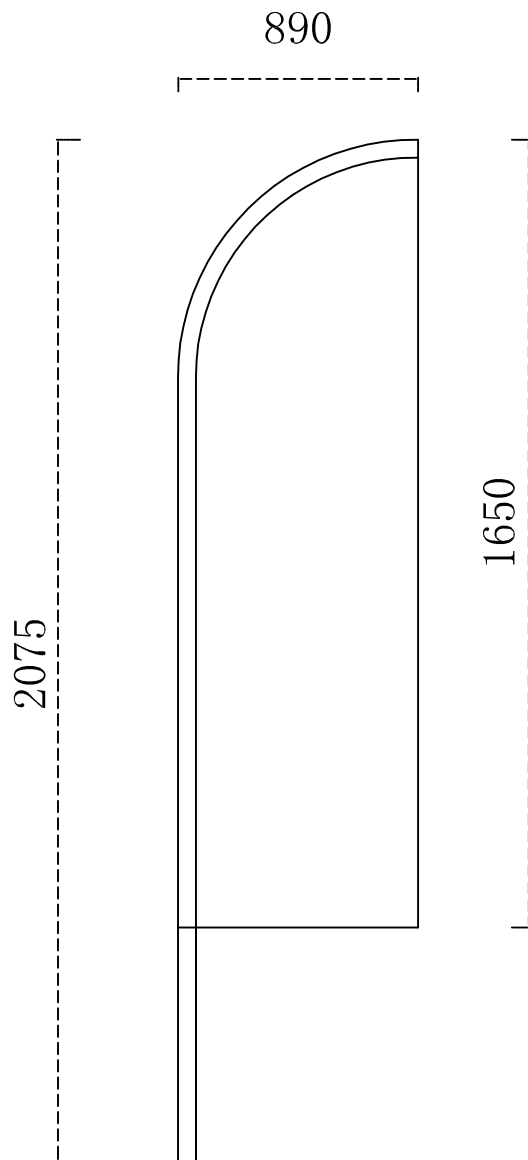

FLAG

B-27

SIZE: 1

Graphic Size: W:890mm H:1650mm

Total Height: 2075mm

FLAG

B-27

SIZE: 2

Graphic Size: W:890mm H:2175mm

Total Height: 2725mm

FLAG

B-27

SIZE: 3

Graphic Size: W:890mm H:2450mm

Total Height: 3150mm

FLAG

B-27

SIZE: 4

Graphic Size: W:890mm H:3100mm

Total Height: 3800mm

FLAG

B-27

SIZE: 5

Graphic Size: W:890mm H:3525mm

SIZE: 7

Graphic Size: W:890mm H:4600mm

Total Height: 5300mm